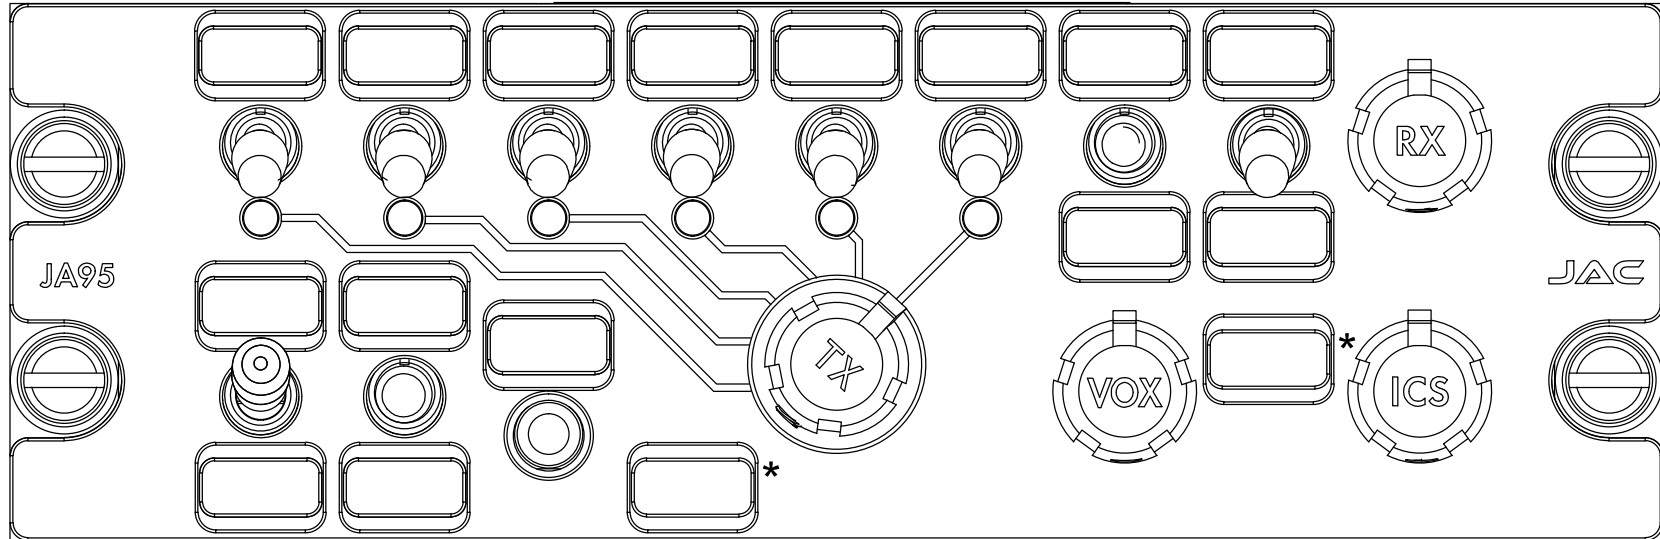

## JA95-x32 Configuration Chart

Standard legends shown, all legends are customizable up to 4 characters. Click on legend to customize. Save and email file to [sales@jupiteravionics.com](mailto:sales@jupiteravionics.com)

### System Lighting Type

- Standard White
- NVIS Compatible

\* Deadfront